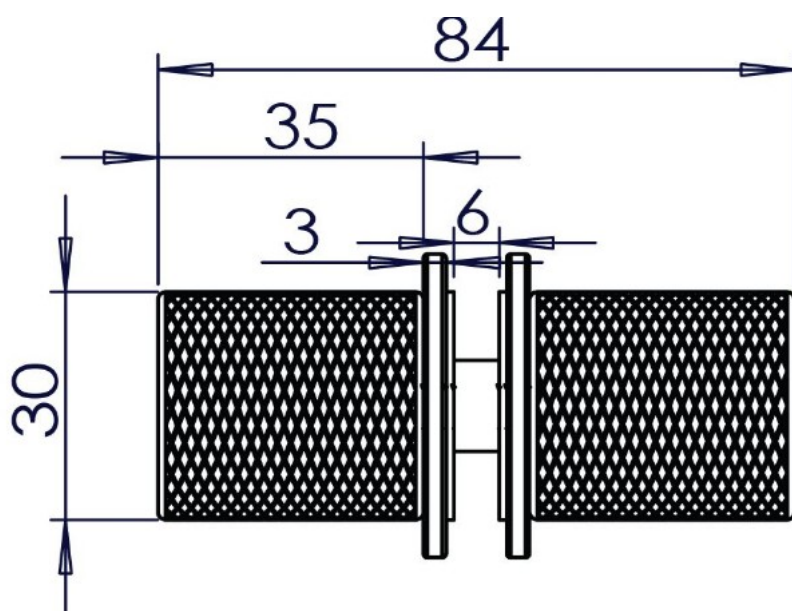

PRODUCT SHEET

Description:

Brass Door Knob "Turin Double" ø30mm, CPL,6-12mm Glass Thickness, Drill Hole ø14 mm

Item number:

15.24.029-0

Units	Box	Carton	HS Code	Barcode
Pair			8302415000	 5704866519878

SISO A/S